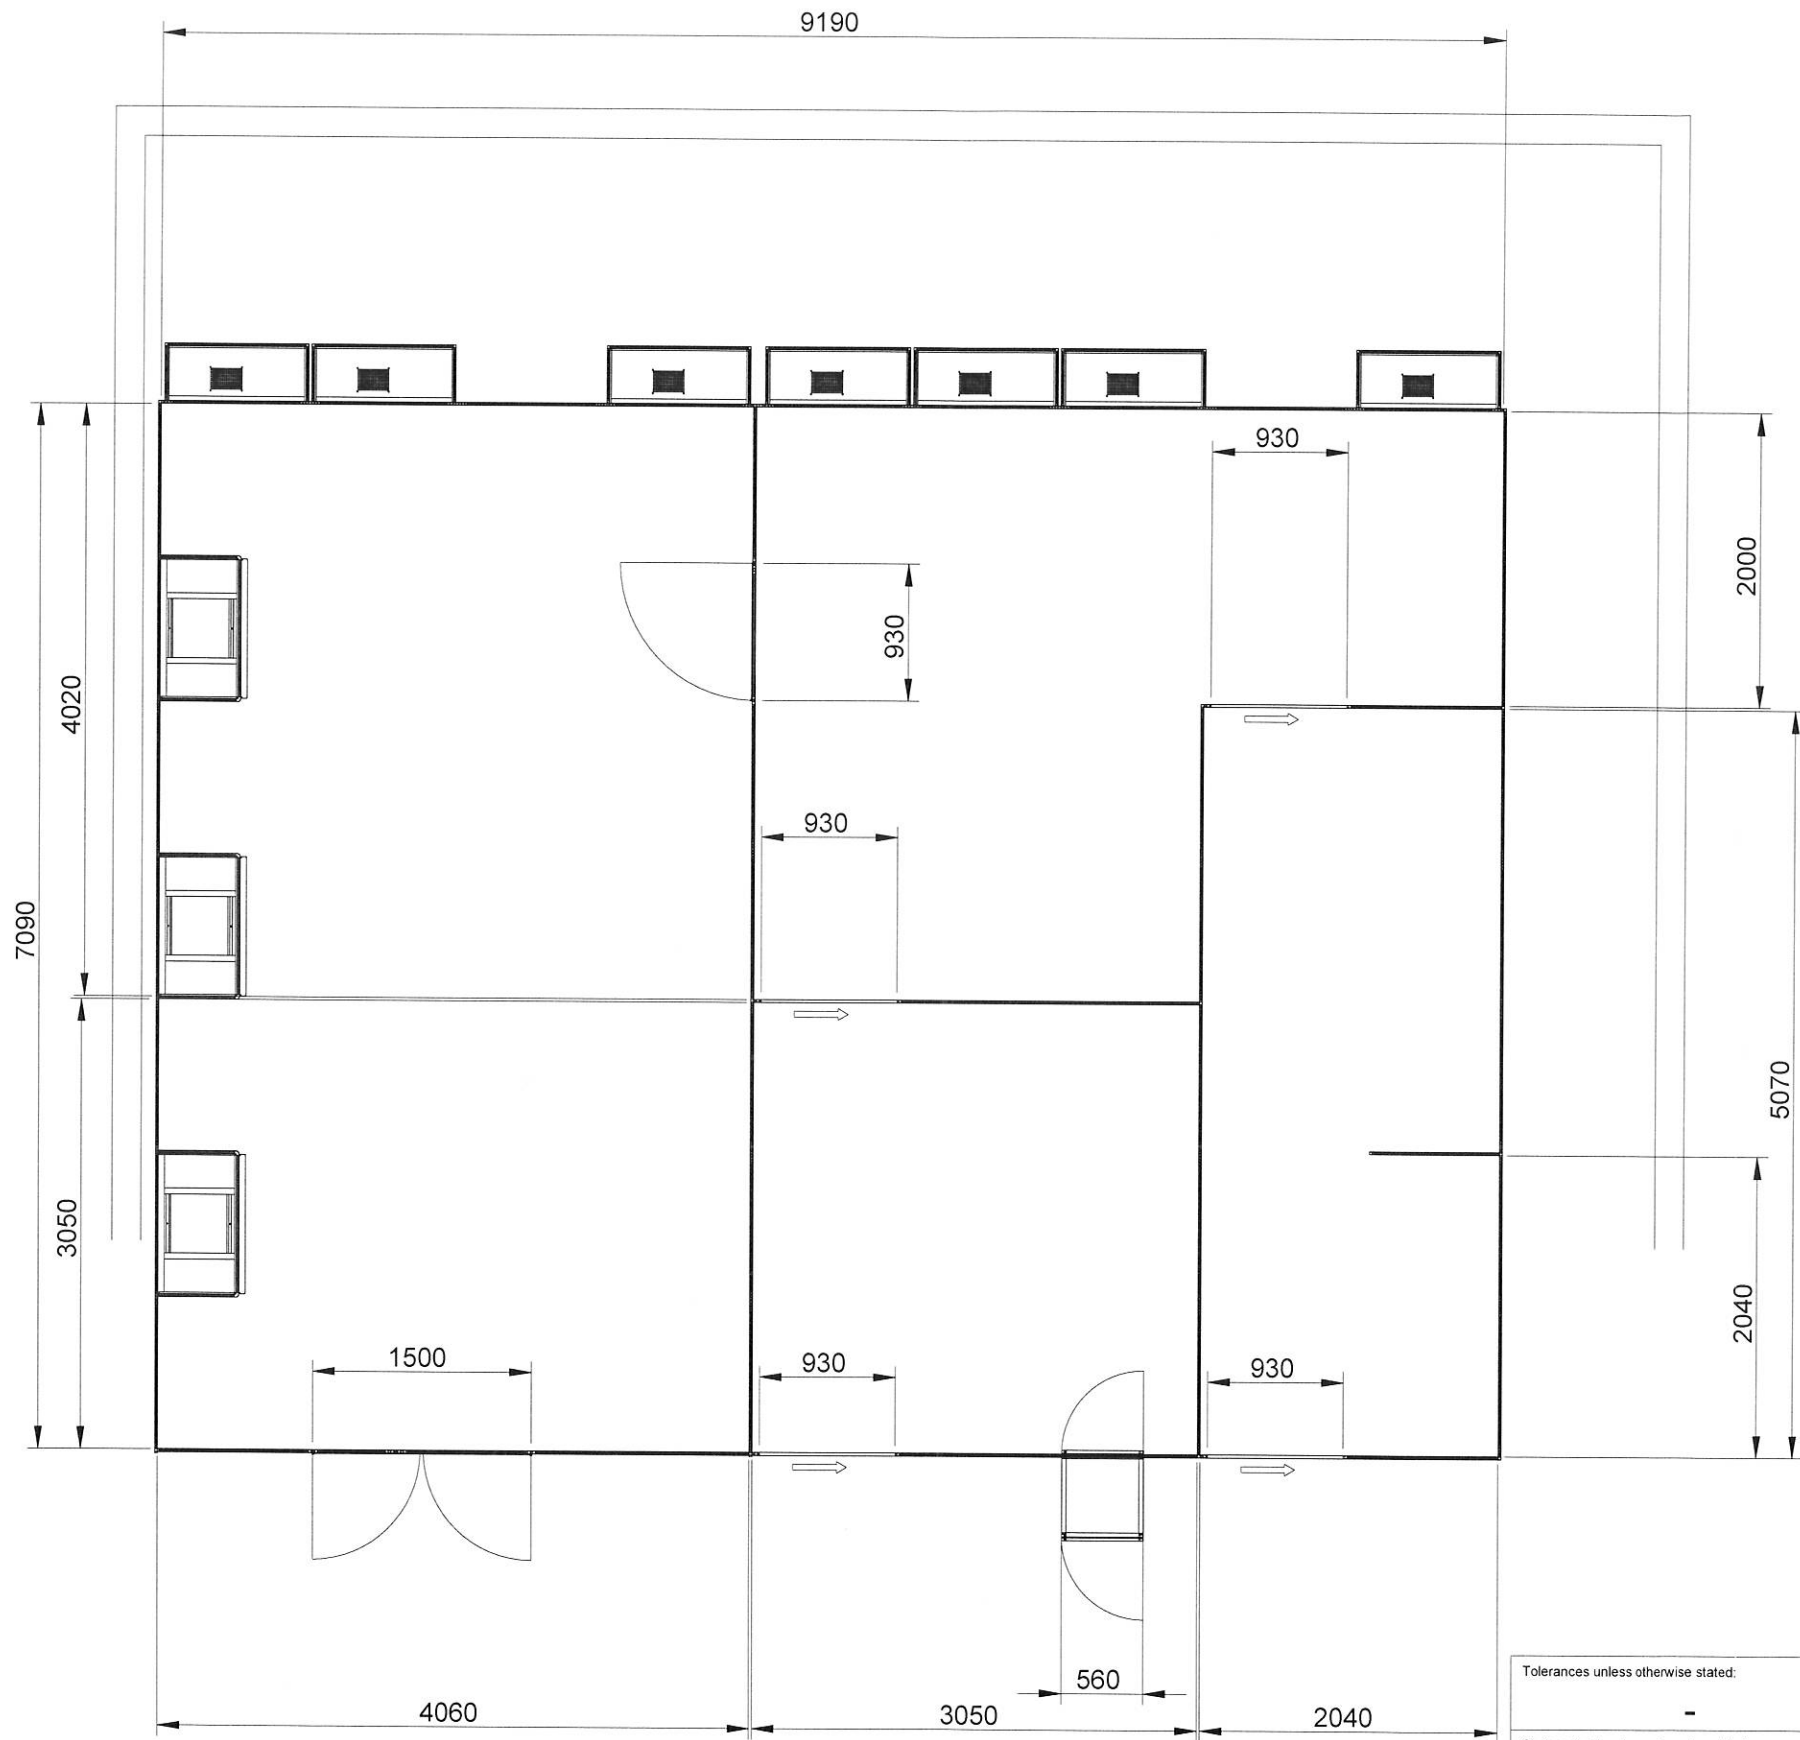

Rev.	Change Note	Date
------	-------------	------

All Dimensions are internal dimensions

Tolerances unless otherwise stated: -				Material:			
Surface finish unless otherwise stated:		Scale 1:50	Size A3	Drawn AICe	Revised	Approved	Replaces
		OrbitOne				Date 15-04-01	Sheet 2/4
						Drawing No. 9190X7090-1	